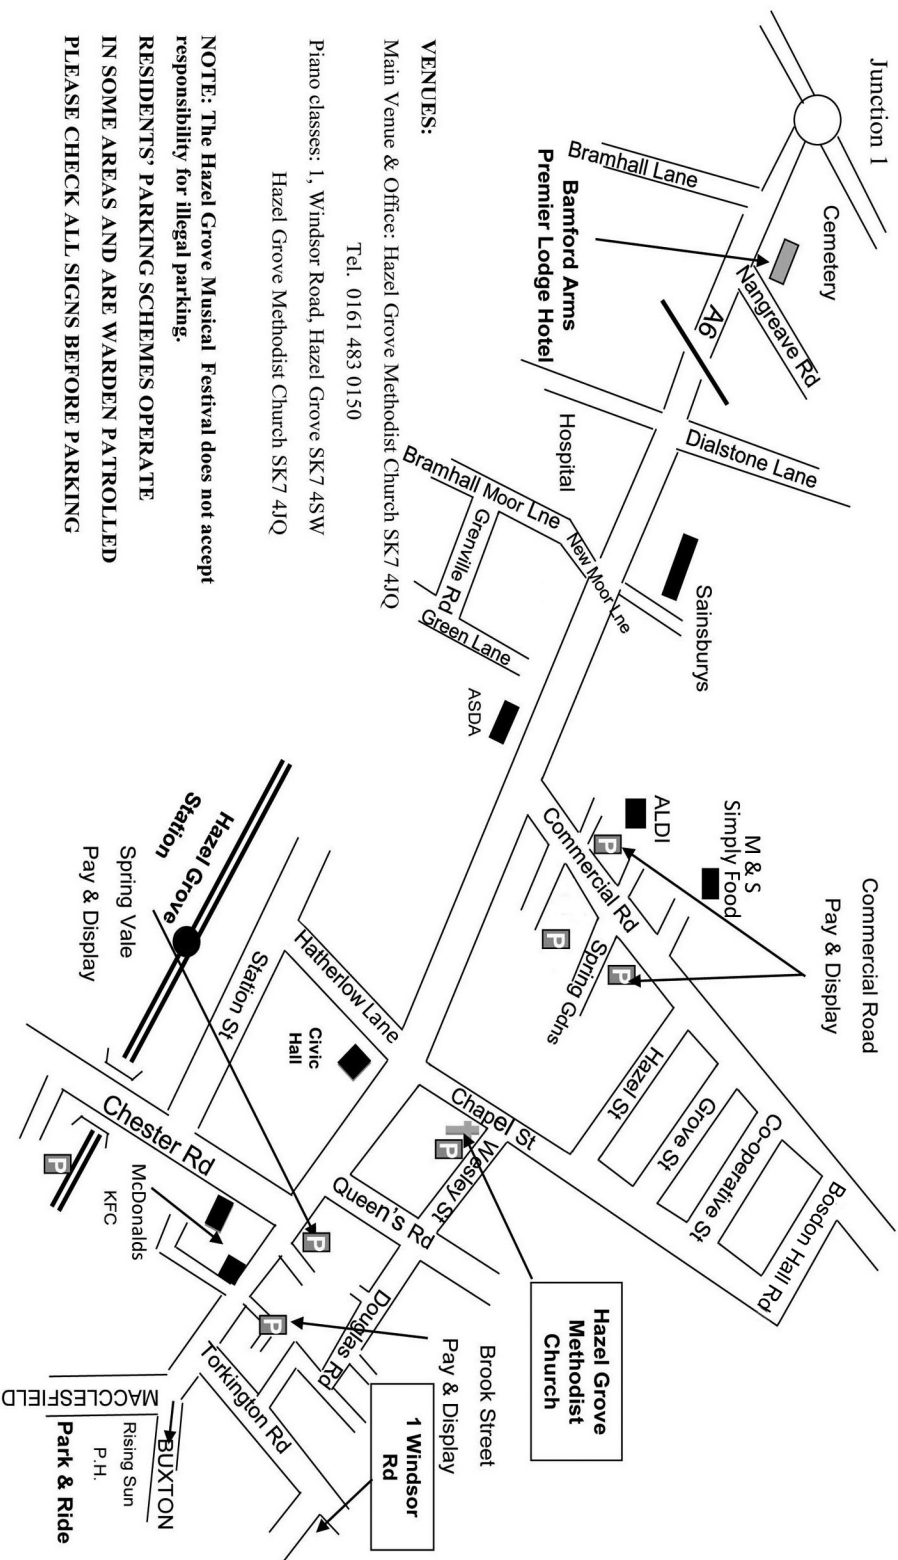

Stockport

Hazel Grove

M60

VENUES:

Main Venue & Office: Hazel Grove Methodist Church SK7 4JQ

Tel. 0161 483 0150

Piano classes: 1, Windsor Road, Hazel Grove SK7 4SW

Hazel Grove Methodist Church SK7 4JQ